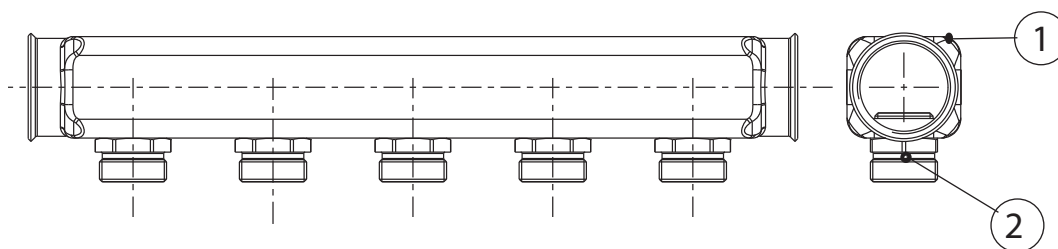

-  Collettore in acciaio inox AISI 304 1" - 1"1/4.  
Attacchi M 24x19.
-  AISI 304 stainless steel manifold 1" - 1"1/4, 3/4".  
M 24x19 connections.
-  Verteiler aus rostfreiem Edelstahl AISI 304 mit 1" - 1" 1/4.  
Anschlüsse mit AG Außengewinde 24x19.
-  Collecteur en acier inox AISI 304 1" - 1"1/4.  
Fixations M 24x19.
-  Коллектор из нержавеющей стали AISI 304, размеры 1" - 1"1/4.  
Соединения Н 24x19

| N | DENOMINAZIONE<br>PART NAME              | MATERIALE<br>MATERIAL                             | TRATTAMENTO<br>TREATMENT   |
|---|---|---|----------------------------|
| 1 | Collettore<br>Manifold                  | Acciaio inox AISI 304<br>Stainless steel AISI 304 |                            |
| 2 | Attacchi M 24x19<br>M 24x19 connections | Ottone - Brass<br>CW 614N - UNI EN 2164/98        | Nichelato<br>Nickel plated |

| Code      | Tippe  | F       | F1   | L   |
|-----------|--------|---------|------|-----|
| 186911502 | 2 vie  | G 1"    | 3/4" | 125 |
| 186911503 | 3 vie  | G 1"    | 3/4" | 175 |
| 186911504 | 4 vie  | G 1"    | 3/4" | 225 |
| 186911505 | 5 vie  | G 1"    | 3/4" | 255 |
| 186911506 | 6 vie  | G 1"    | 3/4" | 325 |
| 186911507 | 7 vie  | G 1"    | 3/4" | 355 |
| 186911508 | 8 vie  | G 1"    | 3/4" | 425 |
| 118611509 | 9 vie  | G 1"    | 3/4" | 475 |
| 186911510 | 10 vie | G 1"    | 3/4" | 525 |
| 186911511 | 11 vie | G 1"    | 3/4" | 575 |
| 186911512 | 12 vie | G 1"    | 3/4" | 625 |
| 186911513 | 13 vie | G 1"    | 3/4" | 675 |
| 186913506 | 6 vie  | G 1"1/4 | 3/4" | 325 |
| 186913507 | 7 vie  | G 1"1/4 | 3/4" | 375 |
| 186913508 | 8 vie  | G 1"1/4 | 3/4" | 425 |
| 186913509 | 9 vie  | G 1"1/4 | 3/4" | 475 |
| 186913510 | 10 vie | G 1"1/4 | 3/4" | 525 |
| 186913511 | 11 vie | G 1"1/4 | 3/4" | 575 |
| 186913512 | 12 vie | G 1"1/4 | 3/4" | 625 |
| 186913513 | 13 vie | G 1"1/4 | 3/4" | 675 |