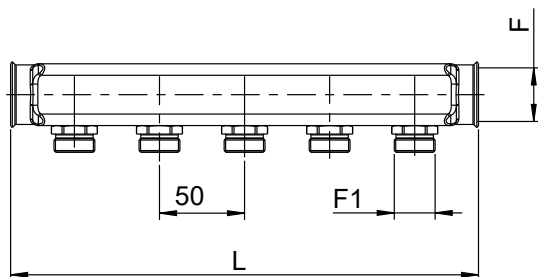

-  Collettore in acciaio inox AISI 304 1" - 1"1/4.  
Attacchi M 24x19.
-  AISI 304 stainless steel manifold 1" - 1"1/4, 3/4".  
M 24x19 connections.
-  Verteiler aus rostfreiem Edelstahl AISI 304 mit 1" - 1" 1/4.  
Anschlüsse mit AG Außengewinde 24x19.
-  Collecteur en acier inox AISI 304 1" - 1"1/4.  
Fixations M 24x19.
-  Коллектор из нержавеющей стали AISI 304, размеры 1" - 1"1/4.  
Соединения Н 24x19

| N | DENOMINAZIONE<br>PART NAME              | MATERIALE<br>MATERIAL                             | TRATTAMENTO<br>TREATMENT   |
|---|---|---|----------------------------|
| 1 | Collettore<br>Manifold                  | Acciaio inox AISI 304<br>Stainless steel AISI 304 |                            |
| 2 | Attacchi M 24x19<br>M 24x19 connections | Ottone - Brass<br>CW 614N - UNI EN 2164/98        | Nichelato<br>Nickel plated |

| Code      | Tippe  | F       | F1   | L   |
|-----------|--------|---------|------|-----|
| 186911502 | 2 vie  | G 1"    | 3/4" | 125 |
| 186911503 | 3 vie  | G 1"    | 3/4" | 175 |
| 186911504 | 4 vie  | G 1"    | 3/4" | 225 |
| 186911505 | 5 vie  | G 1"    | 3/4" | 255 |
| 186911506 | 6 vie  | G 1"    | 3/4" | 325 |
| 186911507 | 7 vie  | G 1"    | 3/4" | 355 |
| 186911508 | 8 vie  | G 1"    | 3/4" | 425 |
| 118611509 | 9 vie  | G 1"    | 3/4" | 475 |
| 186911510 | 10 vie | G 1"    | 3/4" | 525 |
| 186911511 | 11 vie | G 1"    | 3/4" | 575 |
| 186911512 | 12 vie | G 1"    | 3/4" | 625 |
| 186911513 | 13 vie | G 1"    | 3/4" | 675 |
| 186913506 | 6 vie  | G 1"1/4 | 3/4" | 325 |
| 186913507 | 7 vie  | G 1"1/4 | 3/4" | 375 |
| 186913508 | 8 vie  | G 1"1/4 | 3/4" | 425 |
| 186913509 | 9 vie  | G 1"1/4 | 3/4" | 475 |
| 186913510 | 10 vie | G 1"1/4 | 3/4" | 525 |
| 186913511 | 11 vie | G 1"1/4 | 3/4" | 575 |
| 186913512 | 12 vie | G 1"1/4 | 3/4" | 625 |
| 186913513 | 13 vie | G 1"1/4 | 3/4" | 675 |